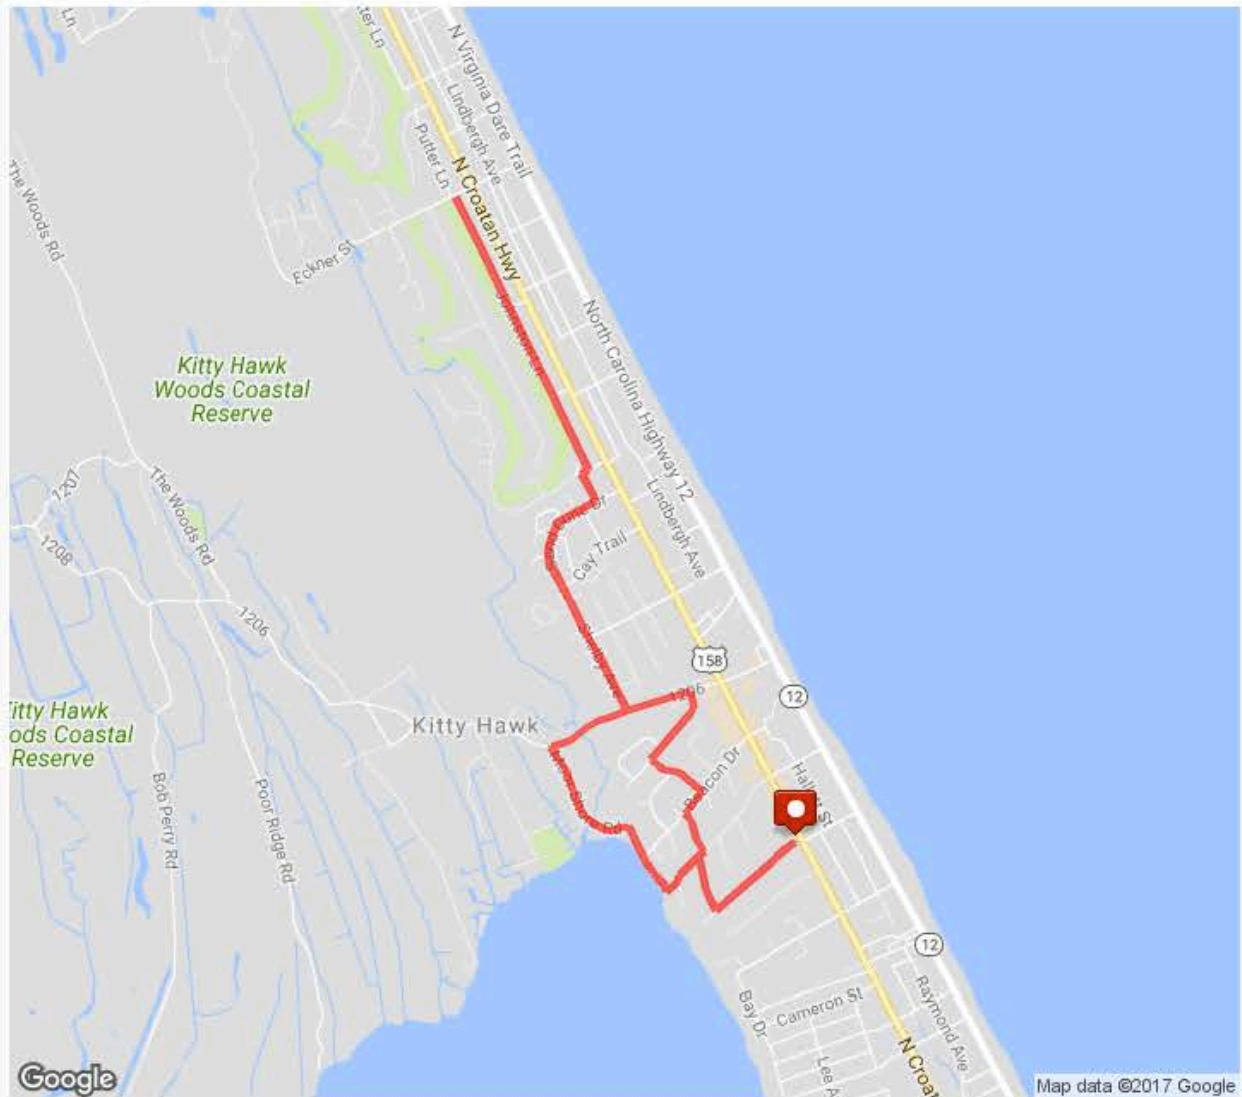

Get Pumped for Pink 2017

Distance: 9.75 km

Elevation Gain: 28 m

Elevation Max: 14 m

Notes

0.00 km	Head southeast toward Harbour Bay Dr
0.01 km	Head southwest on Harbour Bay Dr toward Da Vinci Ln
0.48 km	Head northwest on Da Vinci Ln
0.53 km	Direct/offroad route segment
0.53 km	Head north on Da Vinci Ln toward First Flight Run
0.72 km	Head northeast on First Flight Run toward Mariner's View
0.75 km	Head northwest on Mariner's View
0.81 km	Direct/offroad route segment
0.81 km	Head north on Mariner's View toward Beacon Dr
0.93 km	Head northeast on Beacon Dr toward Danny Ln
1.06 km	Head northwest on Danny Ln toward Keepers Way
1.33 km	Turn right onto Woodard Rd
1.33 km	Head northeast on Woodard Rd toward Oak Run
1.71 km	Head west on 1206/W Kitty Hawk Rd toward Shelby Ave
2.01 km	Turn right onto Shelby Ave
2.01 km	Head northwest on Shelby Ave toward W Lillian St
2.52 km	Continue onto Sand Dune Dr
2.66 km	Head northwest on Sand Dune Dr toward Seahorse Ct