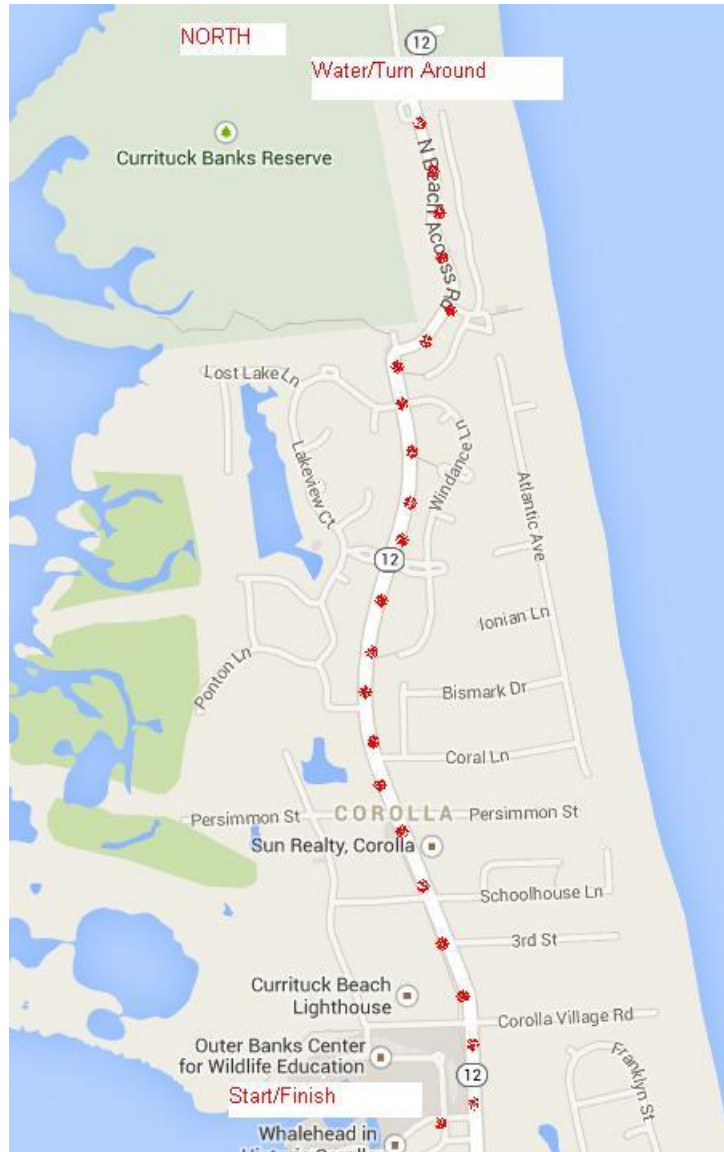

LIGHTHOUSE 5K COURSE MAPS

Please note: The race start location is at The Whalehead Club (Currituck Heritage Park) 500 feet South of the Lighthouse.

Parking is located directly to your right as you enter the park. Bathrooms are located on the North side of the boat basin and the start/finish is directly in front of the historic Yellow Mansion.

WHALEHEAD CLUB START/FINISH LINE

COURSE AERIAL OVERVIEW

[Click here for Google Maps](#)